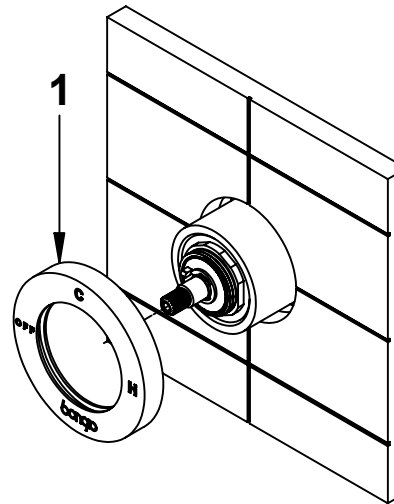

- A) Insert the diverter observing the MIN/MAX quotes.
- B) Insert the wall flange (1).
- C) Insert the handle (2) and tighten the small screw (3) using the enclosed key.

**A**

COD - 70524

**B**

COD - 70524