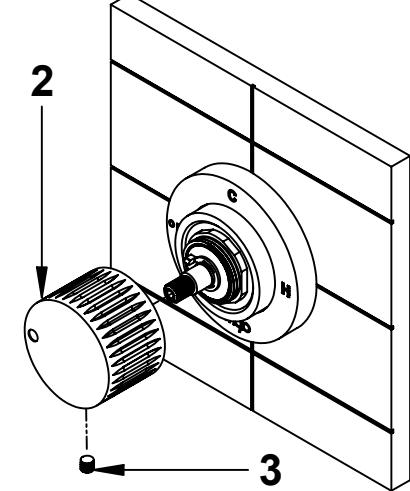

C

COD - 70524