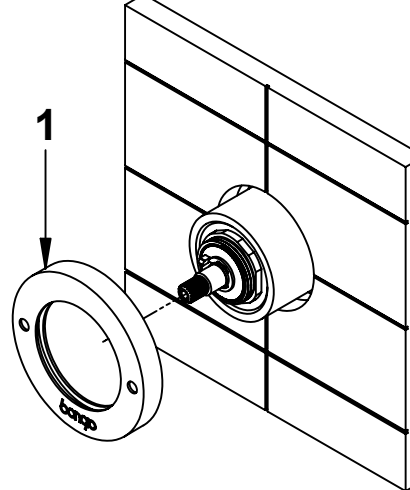

B

COD - 70525/2