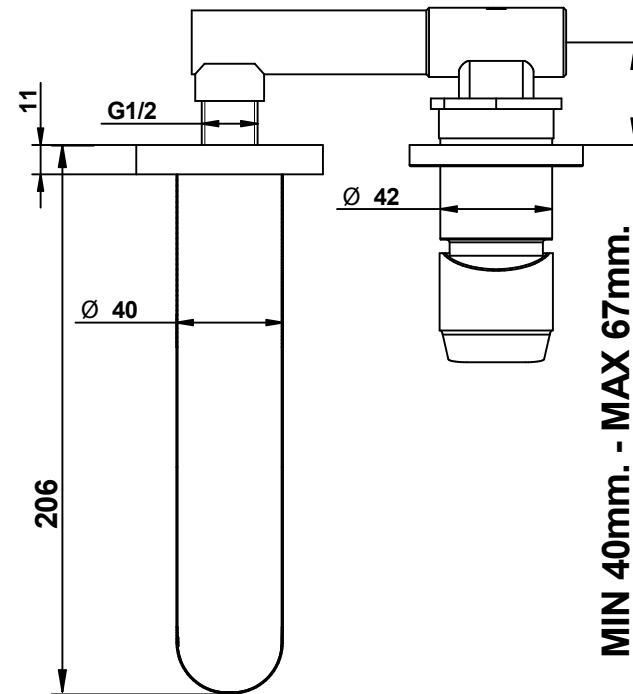

❄️
IN - COLD - 1/2"G.

☀️
IN - HOT - 1/2"G.

Cod. 80538/2APR
Gio²

**Miscelatore lavabo incasso con bocca
completo di connessione incasso**

**Bult-in basin mixer with spout
complete with built-in connections**