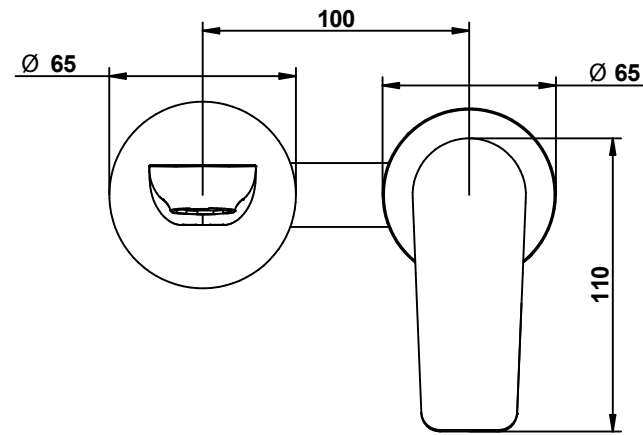

❄️
IN - COLD - 1/2"G.

☀️
IN - HOT - 1/2"G.

Cod. 80538/2APR
Gio²

**Miscelatore lavabo incasso con bocca
completo di connessione incasso**

**Bult-in basin mixer with spout
complete with built-in connections**