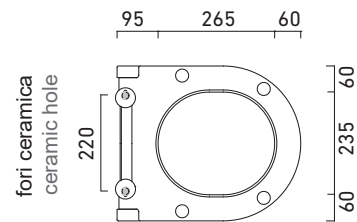

COPRIVASO SOFT-CLOSE PLUS

CATALANO
THE ESSENCE OF CERAMICS

cod. 5V45STP00

Sedile soft-close plus in resina inalterabile.
Soft-close Seat-cover Plus made of unalterable resin.
WC-Sitz SoftClose plus aus beständigem Harz.