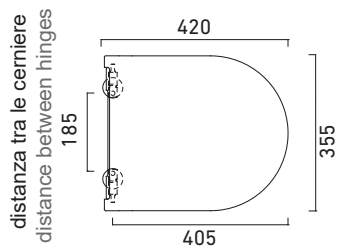

COPRIVASO SOFT-CLOSE PLUS

CATALANO
THE ESSENCE OF CERAMICS

cod. 5V45STP00

Sedile soft-close plus in resina inalterabile.
Soft-close Seat-cover Plus made of unalterable resin.
WC-Sitz SoftClose plus aus beständigem Harz.