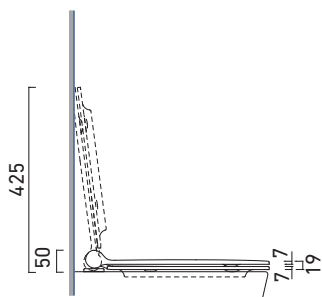

COPRIVASO SOFT-CLOSE PLUS

CATALANO
THE ESSENCE OF CERAMICS

cod. 5V45STP00

Sedile soft-close plus in resina inalterabile.
Soft-close Seat-cover Plus made of unalterable resin.
WC-Sitz SoftClose plus aus beständigem Harz.